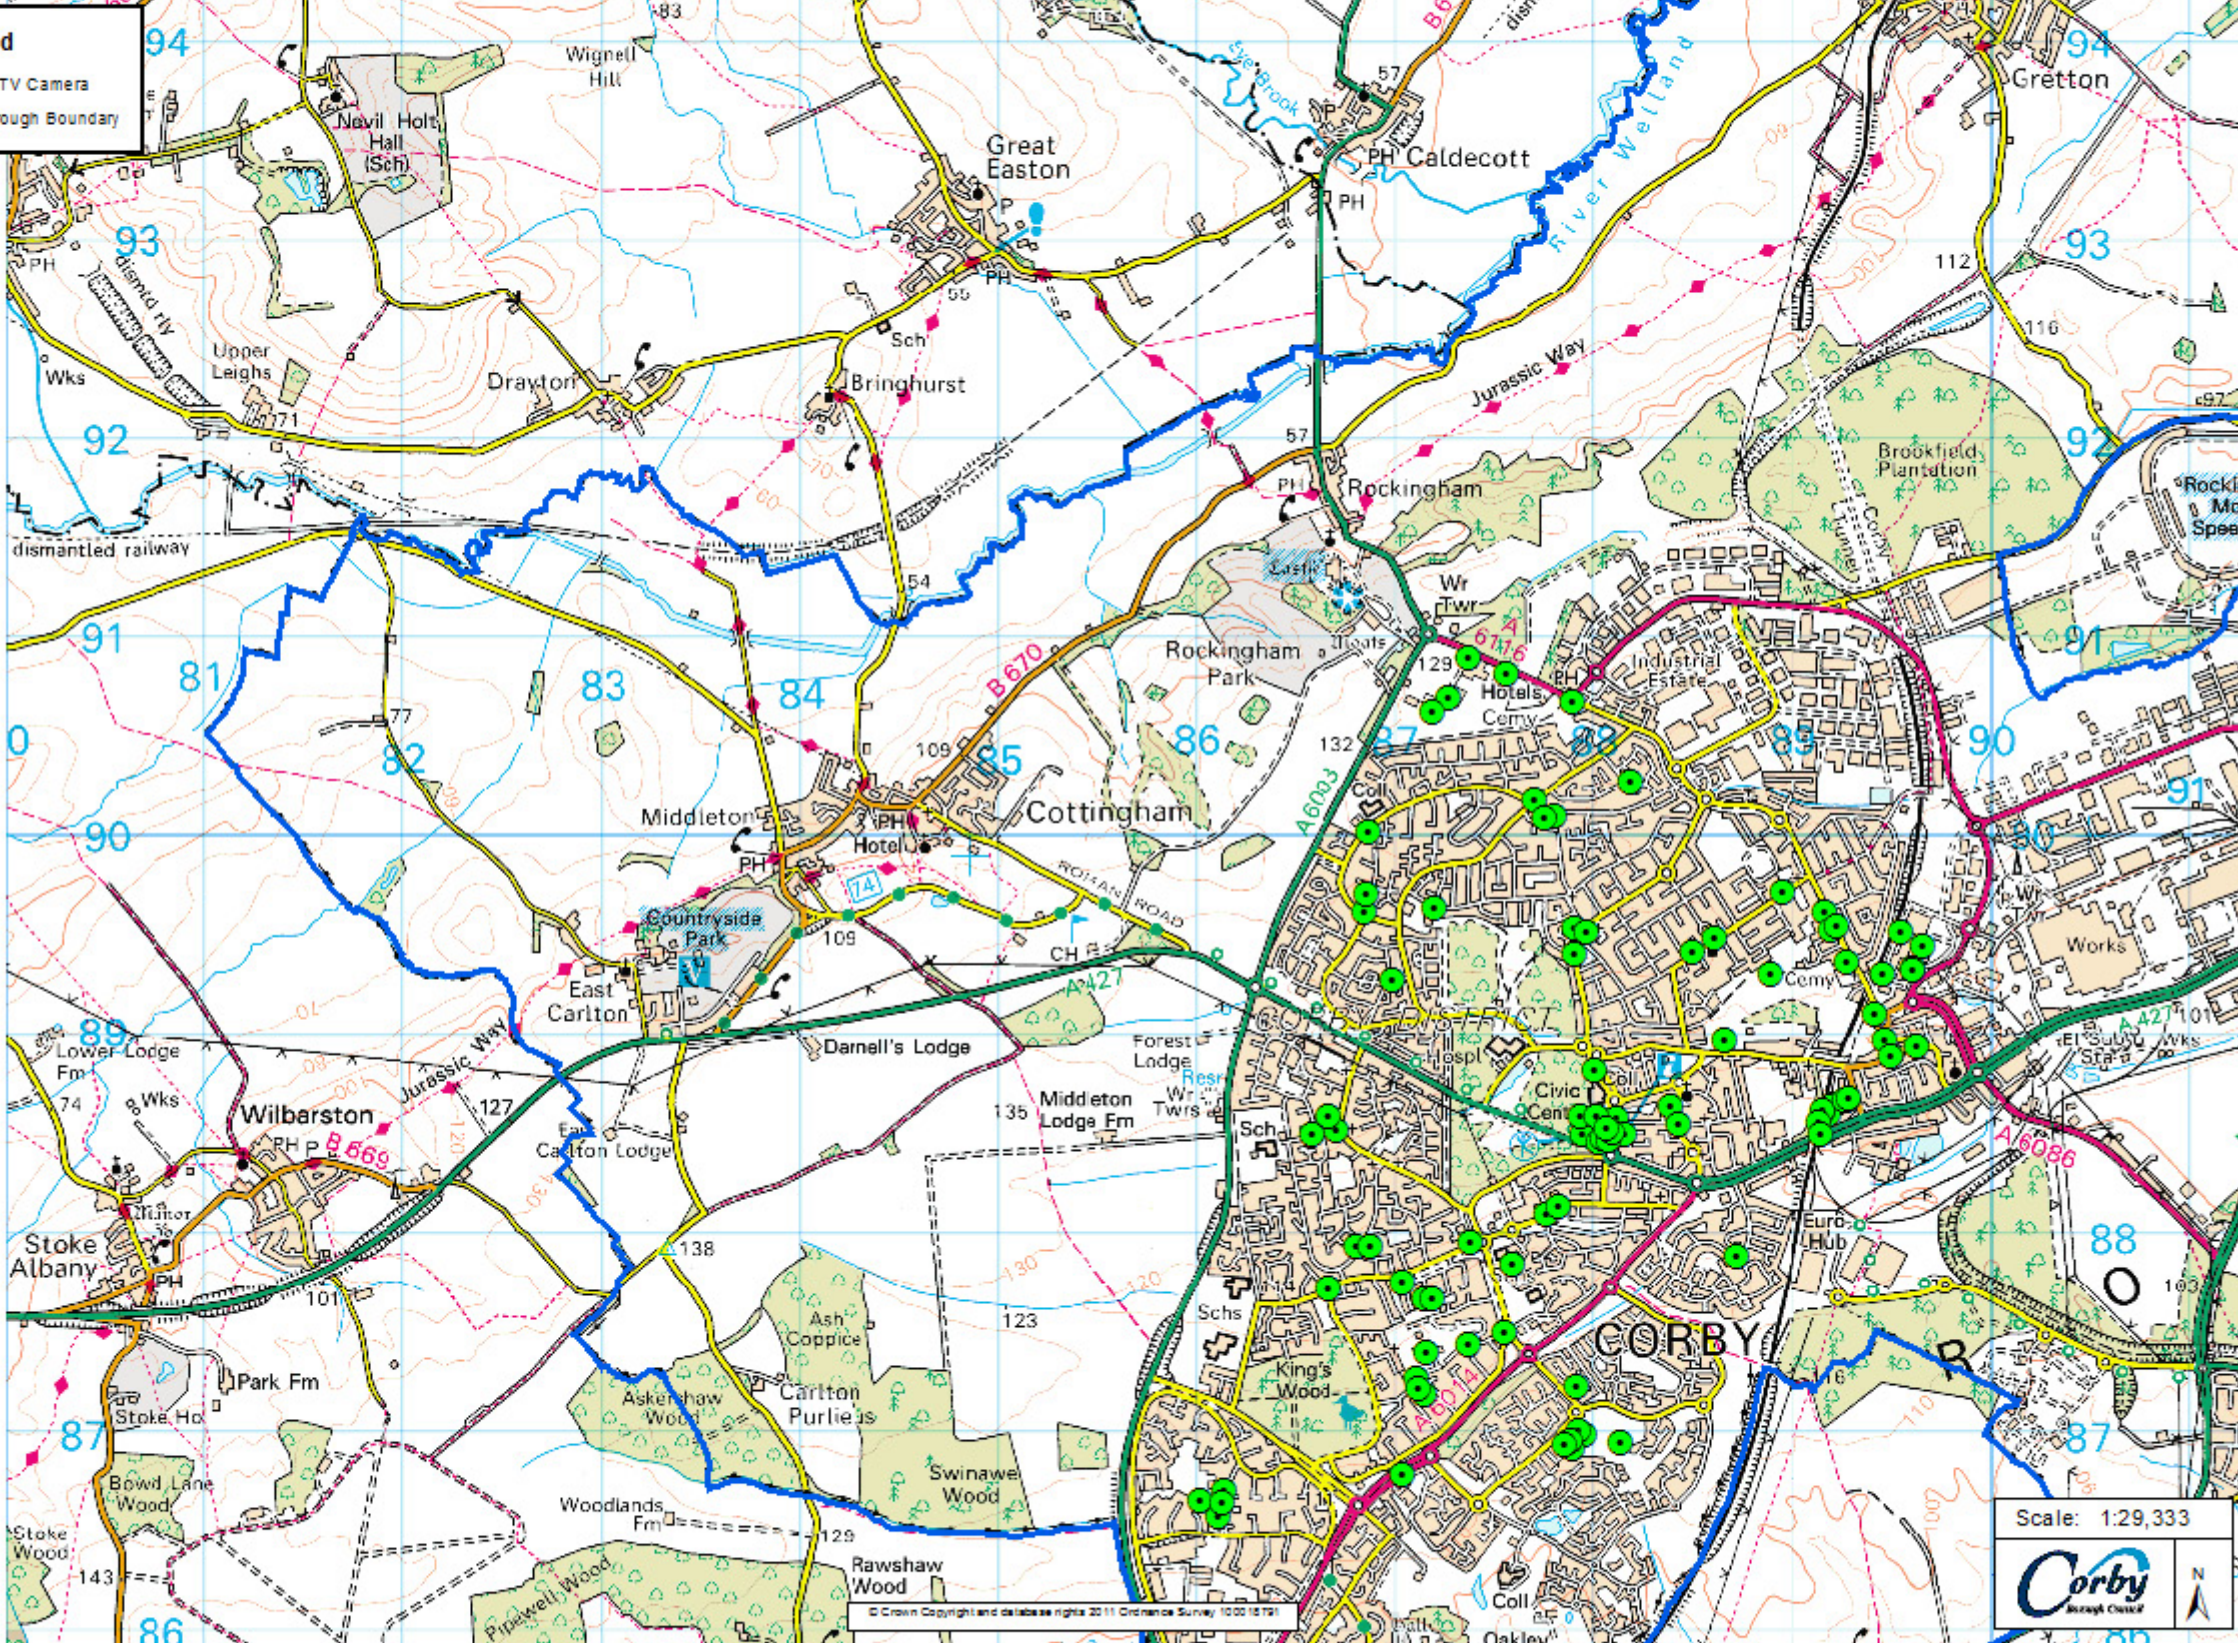

**Legend**

-  CCTV Camera
-  Borough Boundary

Scale: 1:29,333