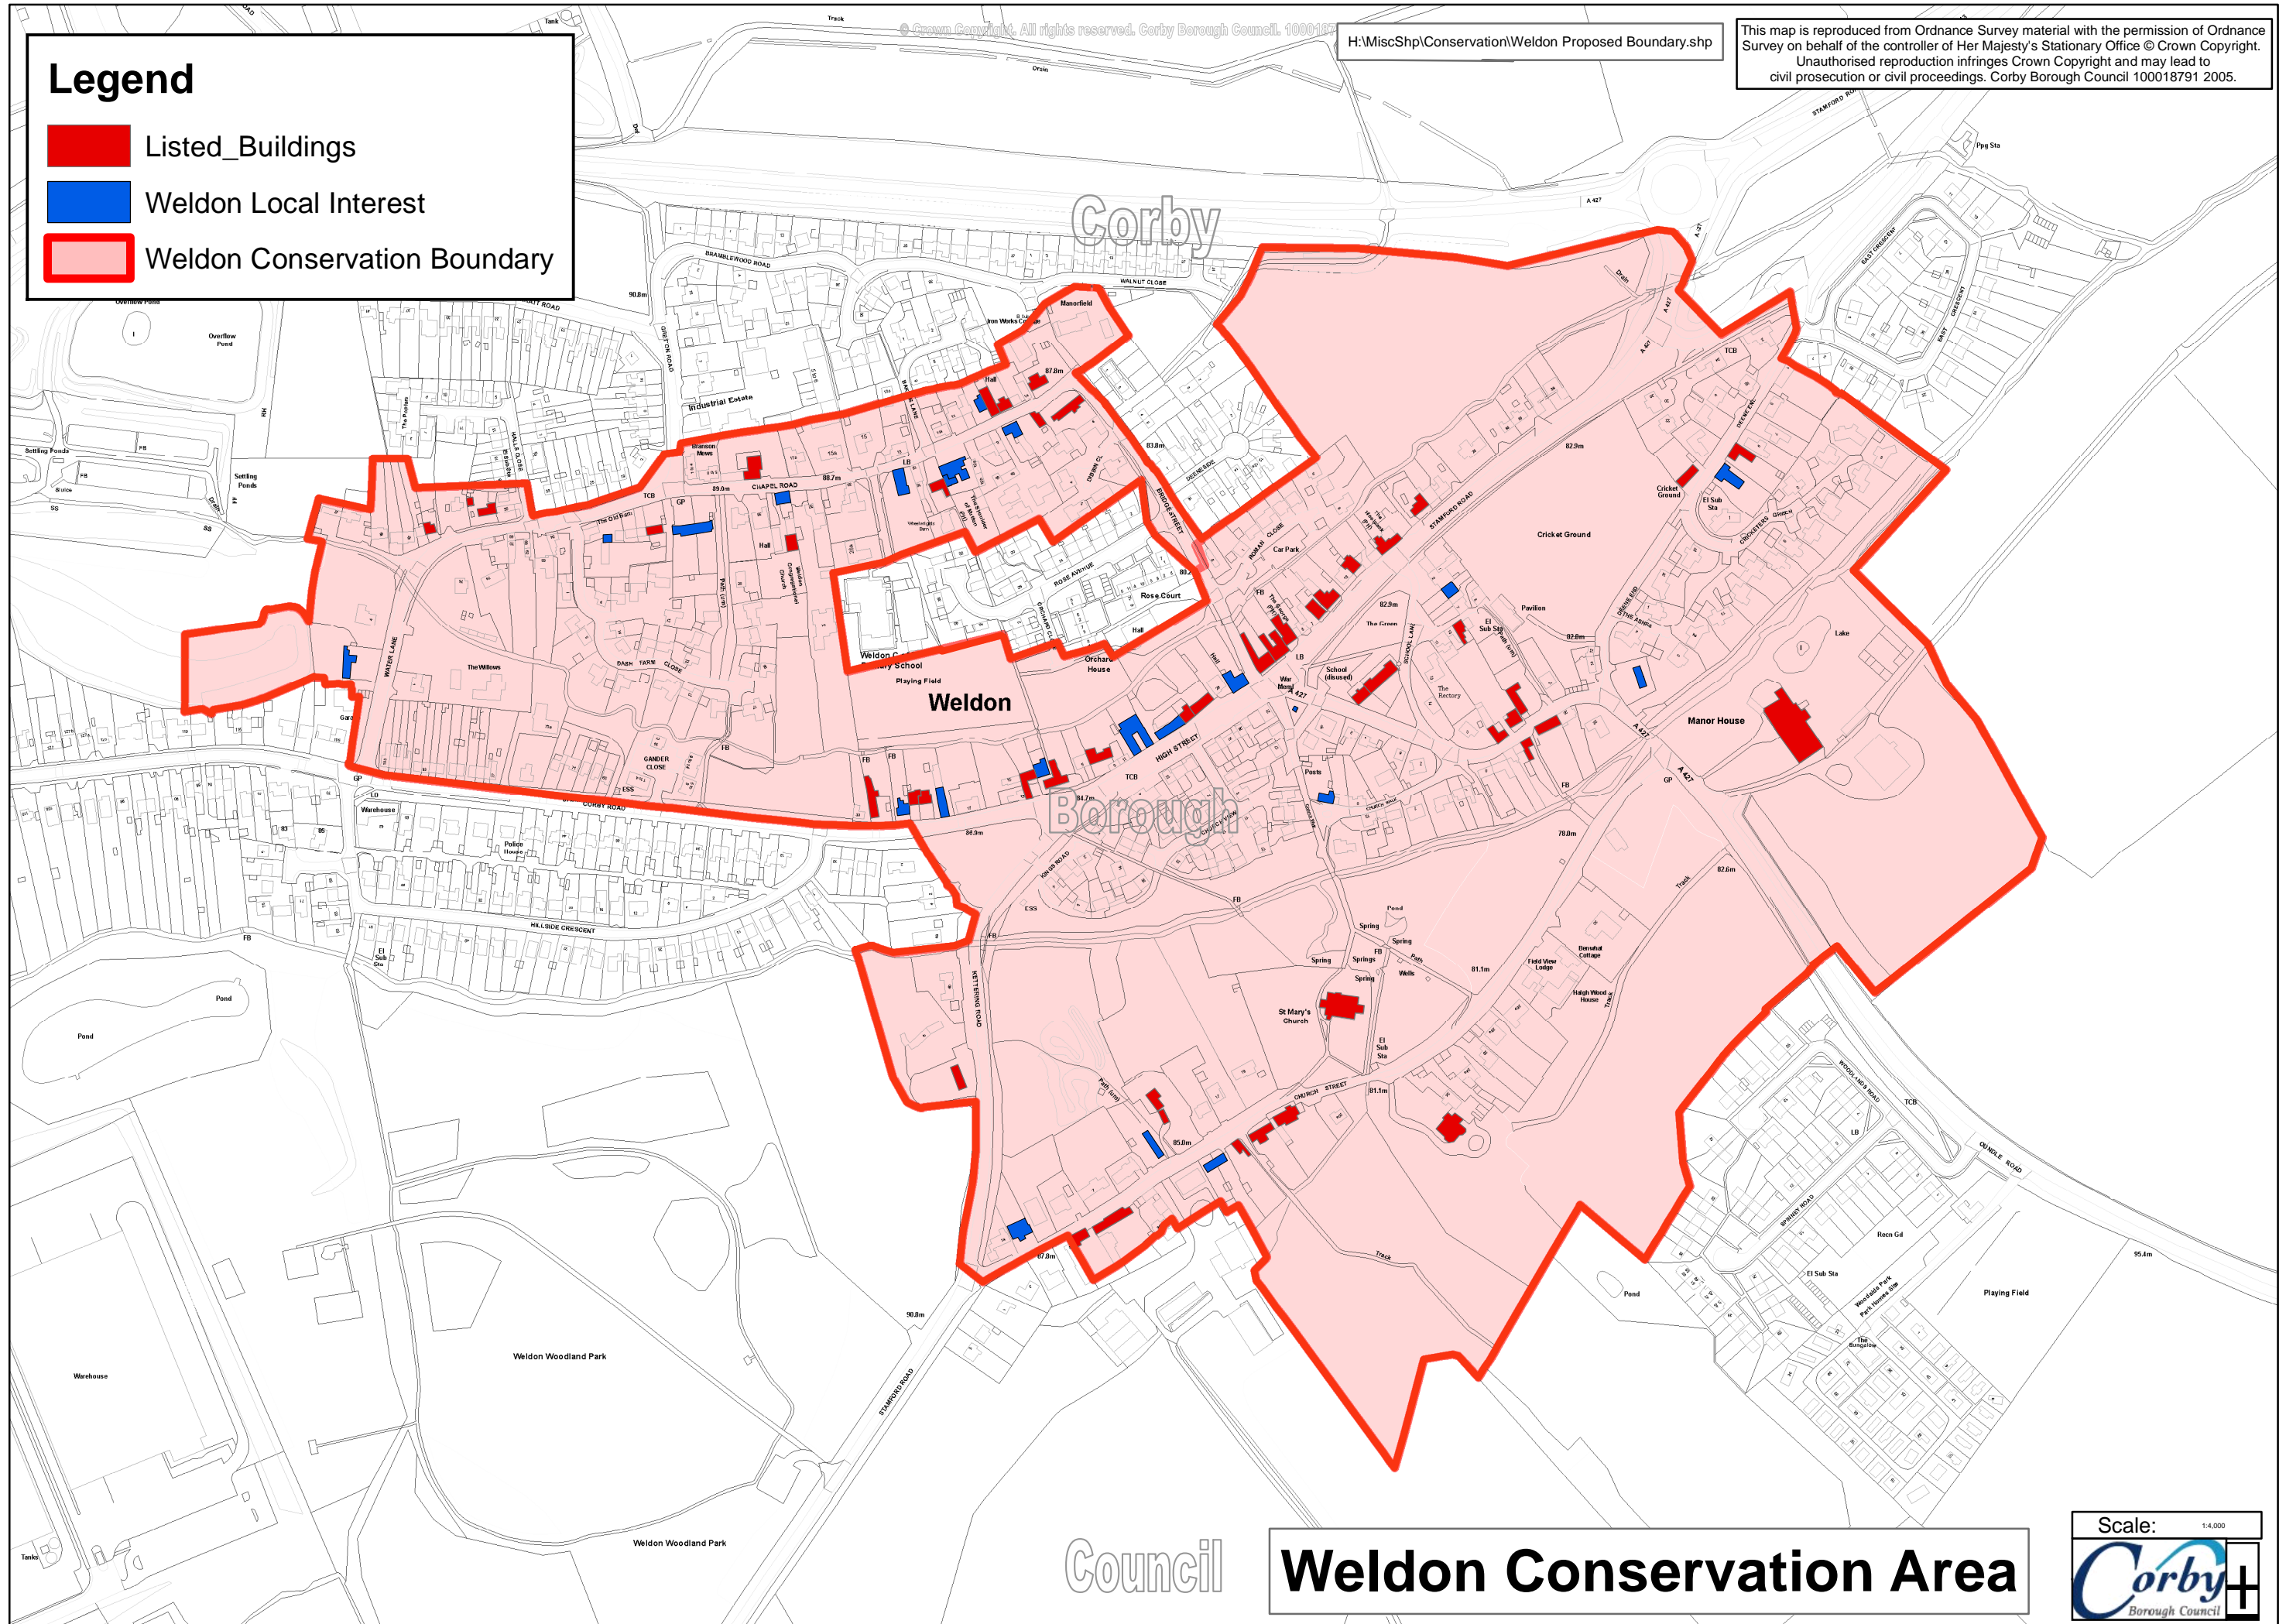

**Legend**

- Listed\_Buildings
- Weldon Local Interest
- Weldon Conservation Boundary

**Weldon Conservation Area**

Scale: 1:4,000