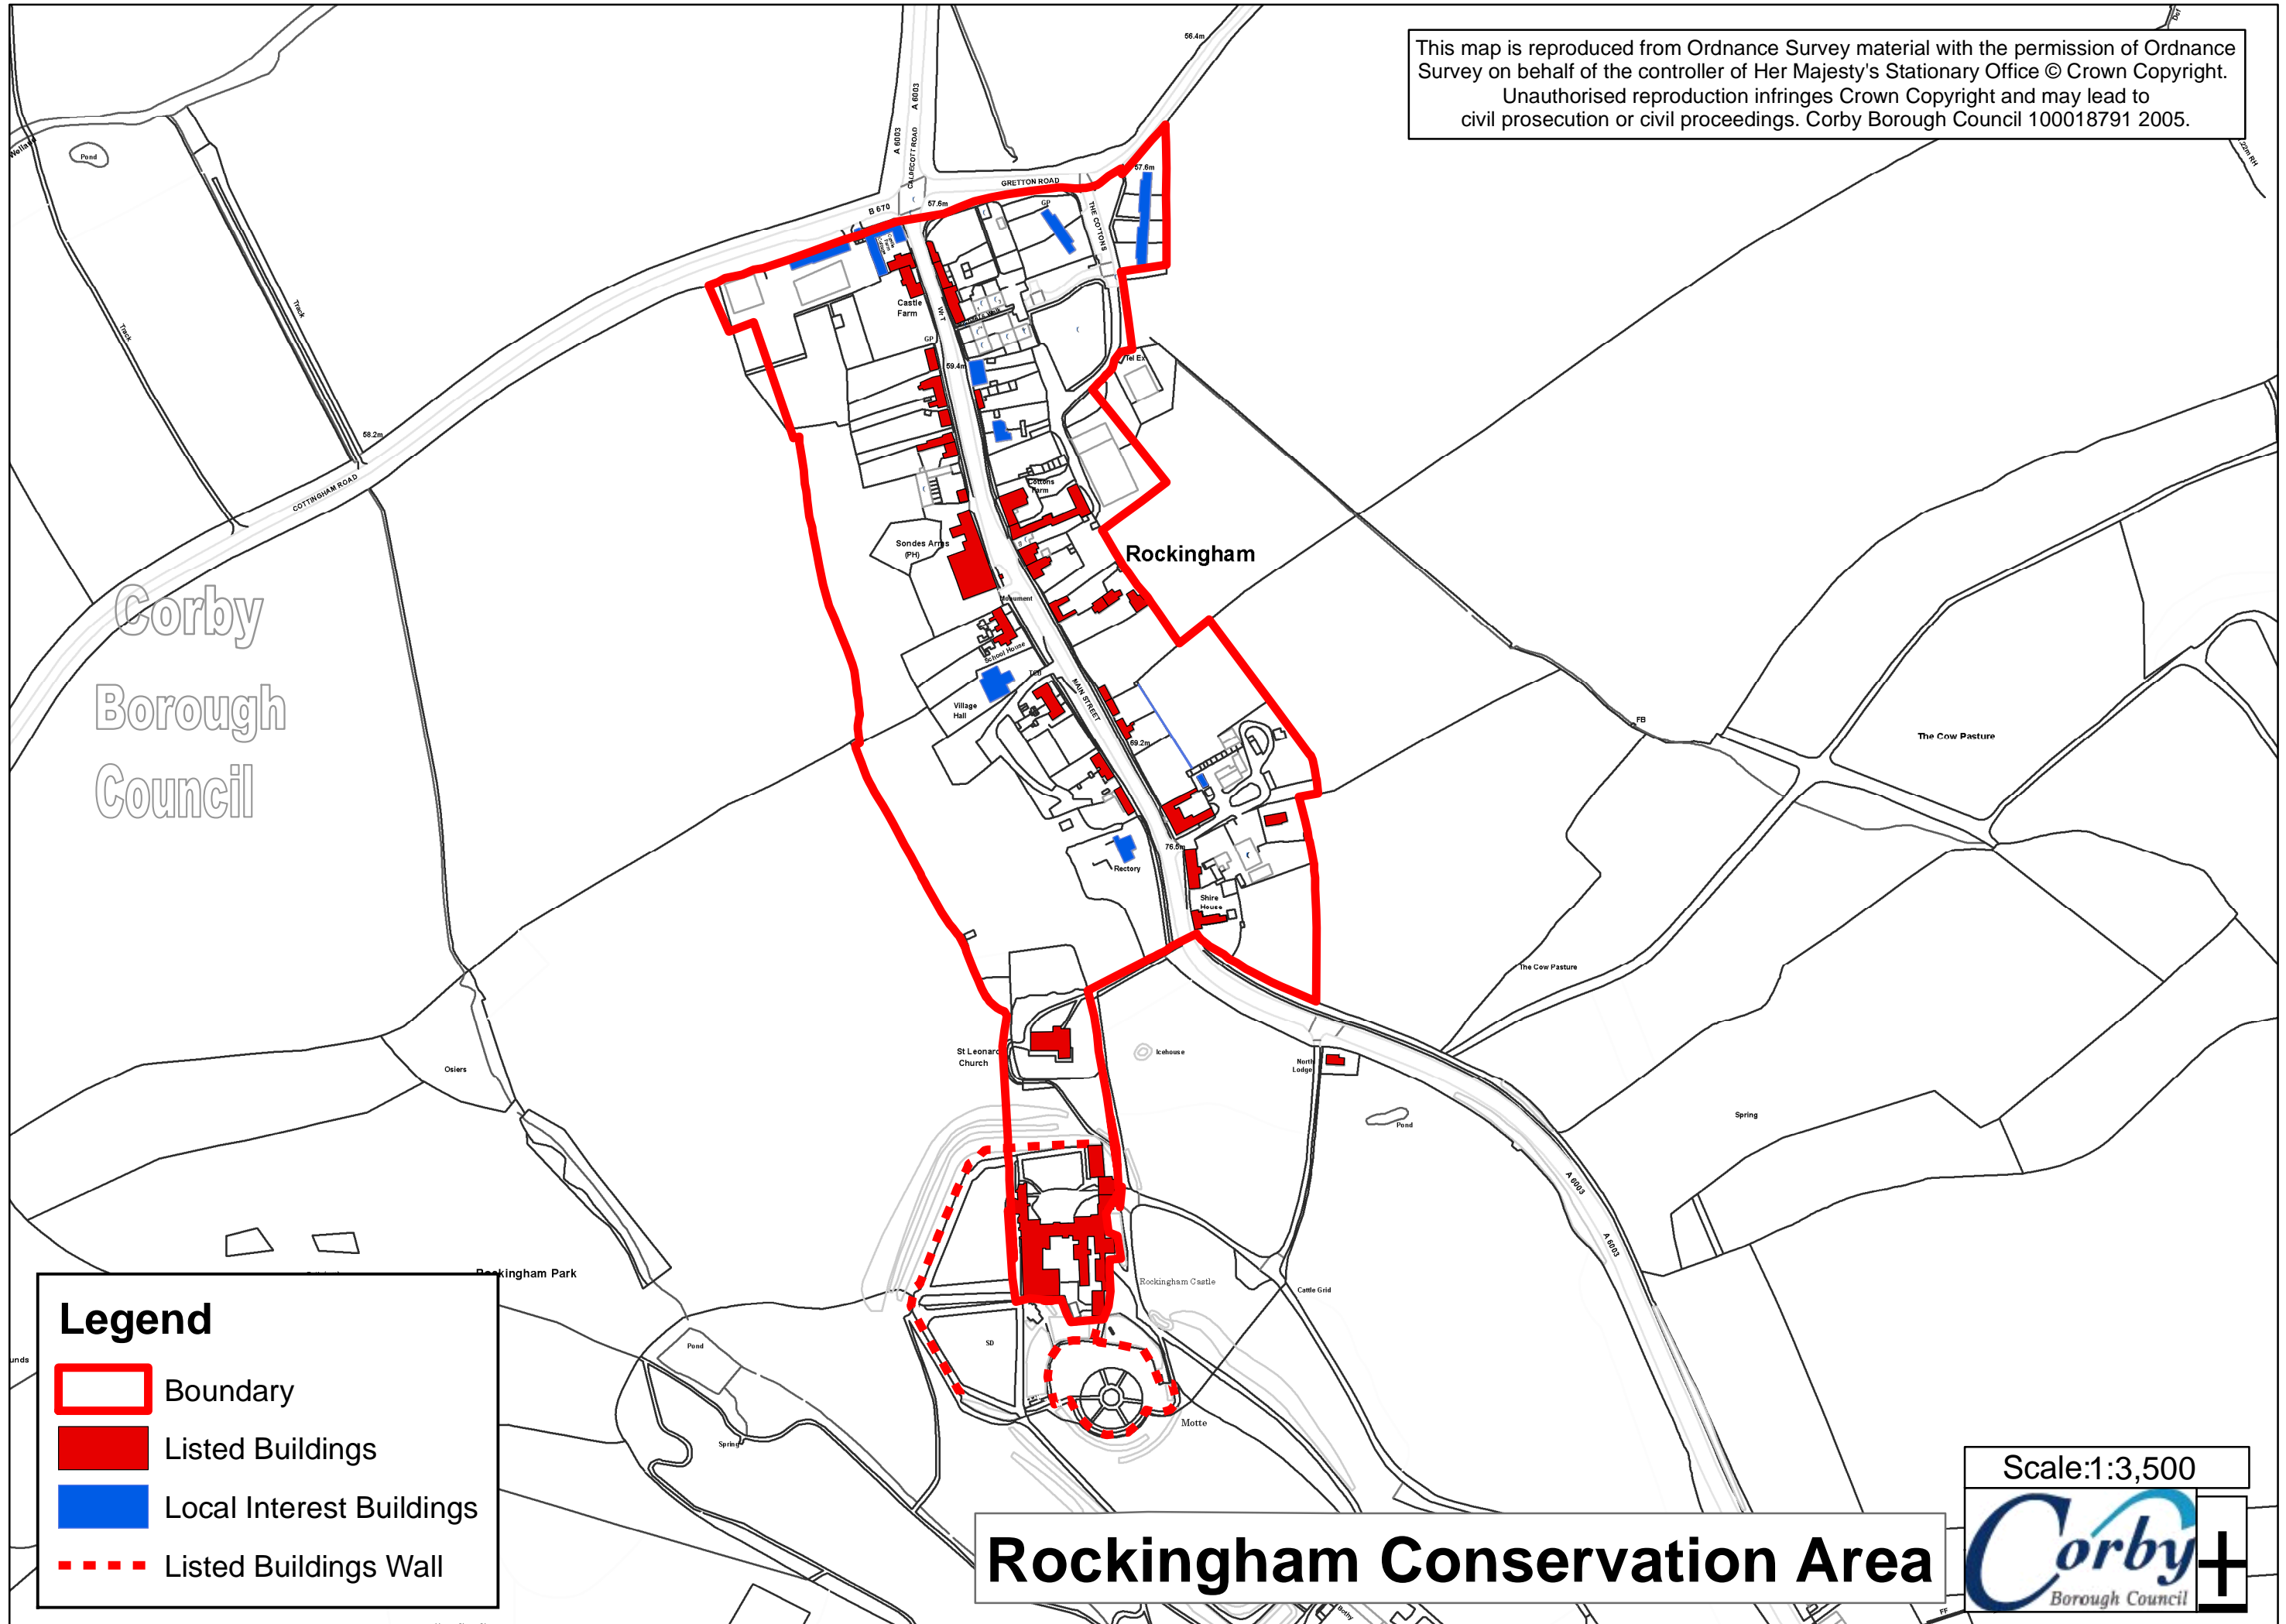

This map is reproduced from Ordnance Survey material with the permission of Ordnance Survey on behalf of the controller of Her Majesty's Stationary Office © Crown Copyright. Unauthorised reproduction infringes Crown Copyright and may lead to civil prosecution or civil proceedings. Corby Borough Council 100018791 2005.

Corby  
Borough  
Council

**Legend**

-  Boundary
-  Listed Buildings
-  Local Interest Buildings
-  Listed Buildings Wall

# Rockingham Conservation Area

Scale: 1:3,500