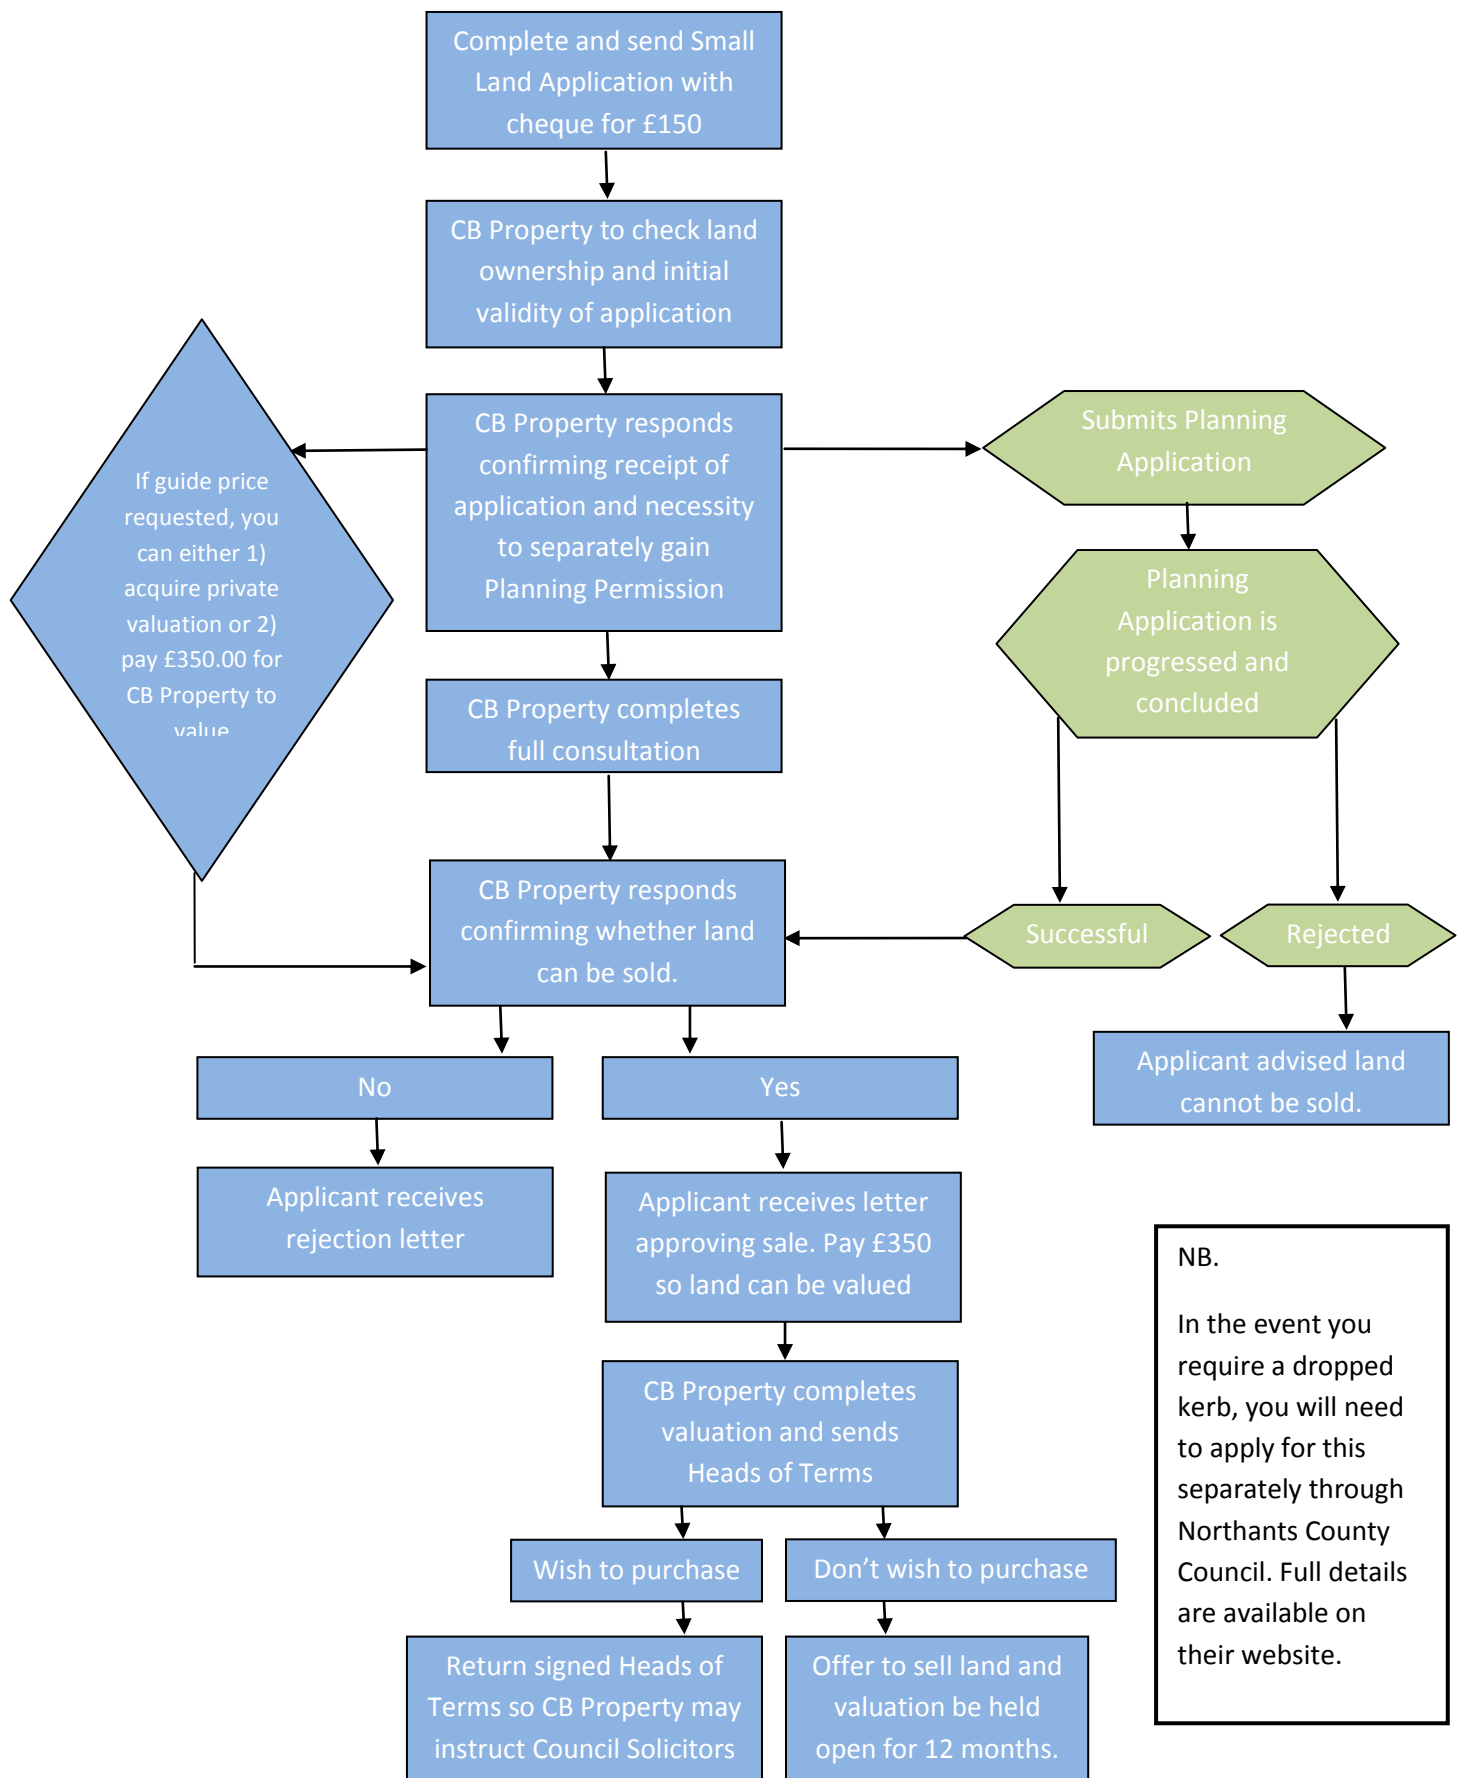

Process for Small Land Application

NB.

In the event you require a dropped kerb, you will need to apply for this separately through Northants County Council. Full details are available on their website.