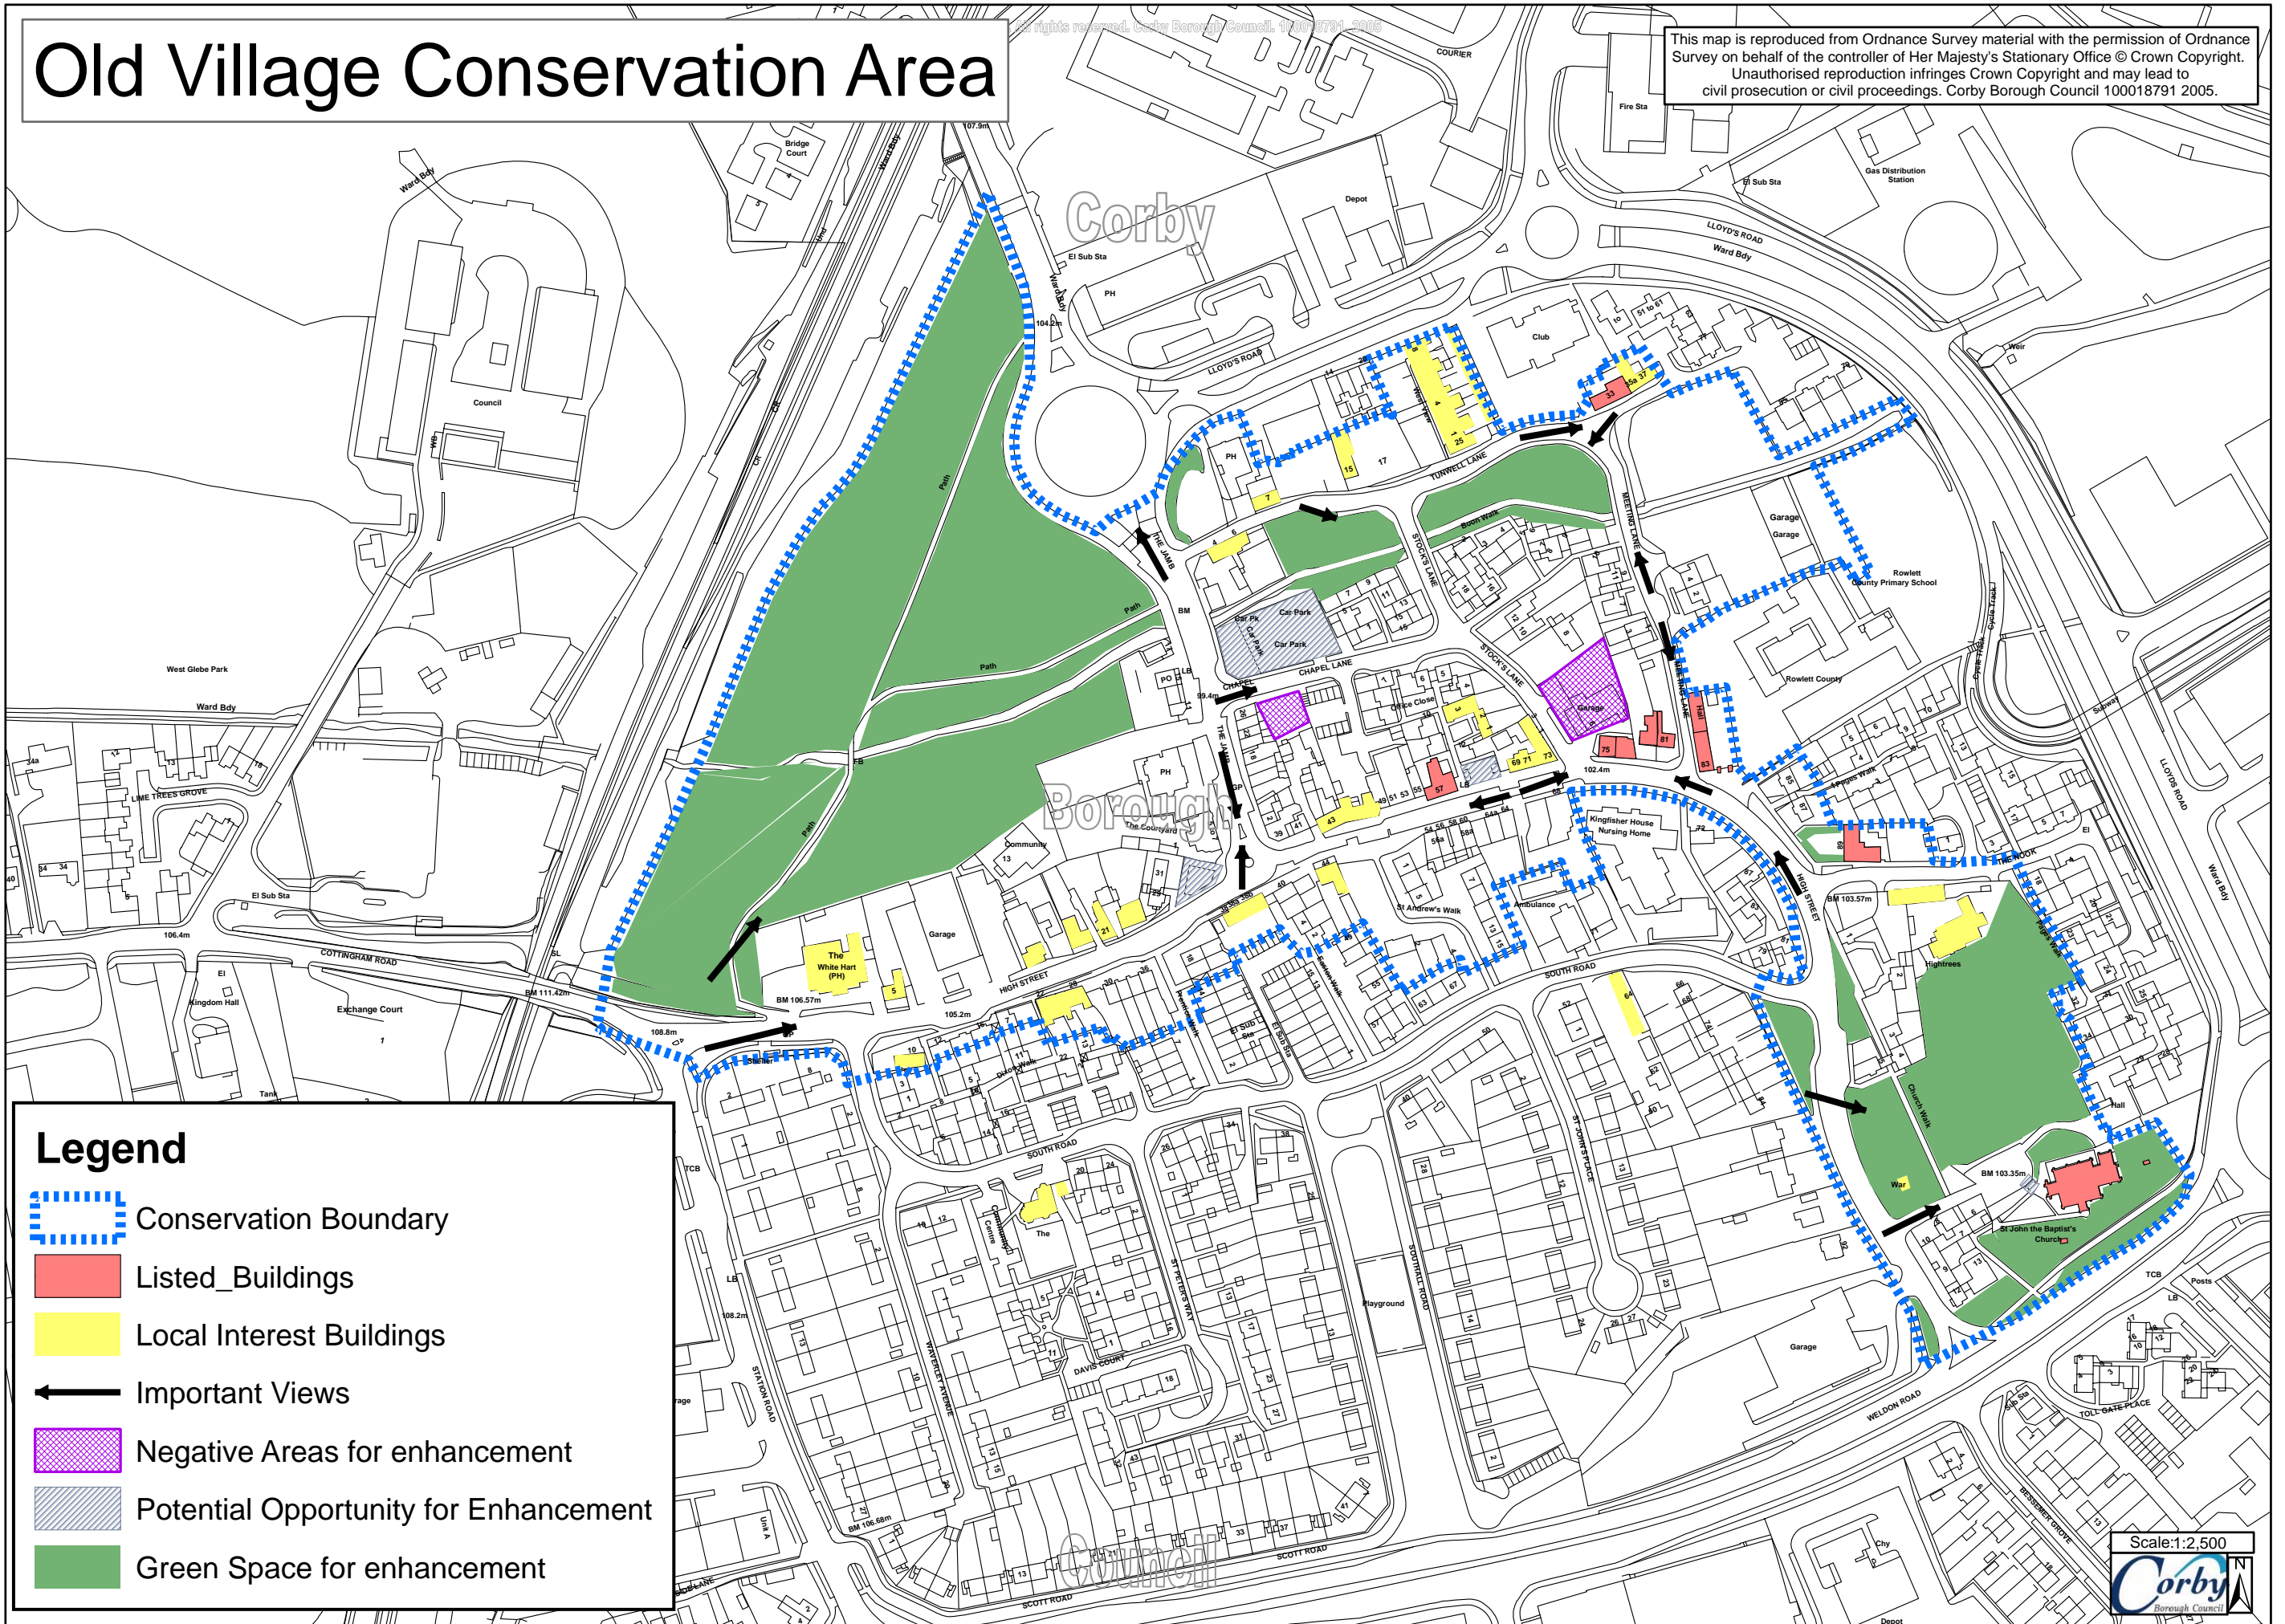

Old Village Conservation Area

This map is reproduced from Ordnance Survey material with the permission of Ordnance Survey on behalf of the controller of Her Majesty's Stationary Office © Crown Copyright. Unauthorised reproduction infringes Crown Copyright and may lead to civil prosecution or civil proceedings. Corby Borough Council 100018791 2005.

Legend

-  Conservation Boundary
-  Listed Buildings
-  Local Interest Buildings
-  Important Views
-  Negative Areas for enhancement
-  Potential Opportunity for Enhancement
-  Green Space for enhancement